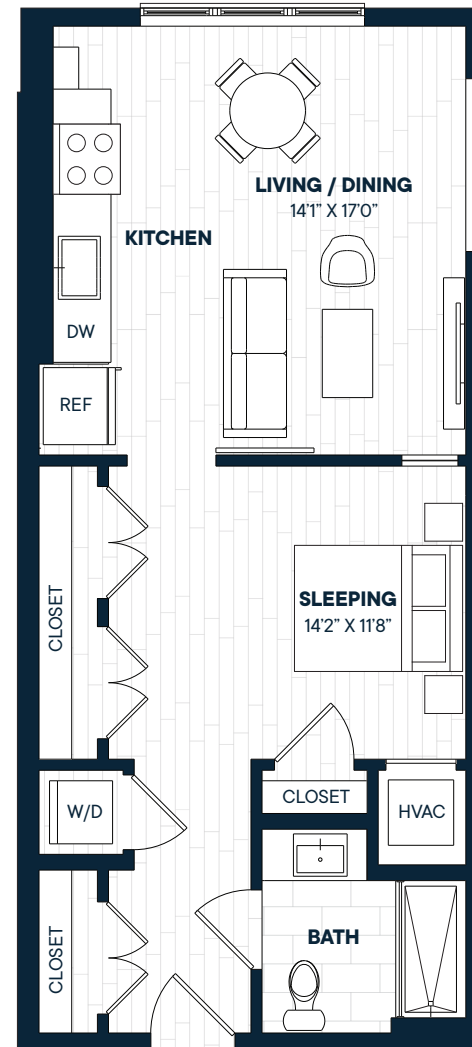

410

Studio, 1 Bath • 595 Sq. Ft.

Rent

Available

Lease Term

Floor plans are an artist's conception. Details and dimensions may differ from actual plans.