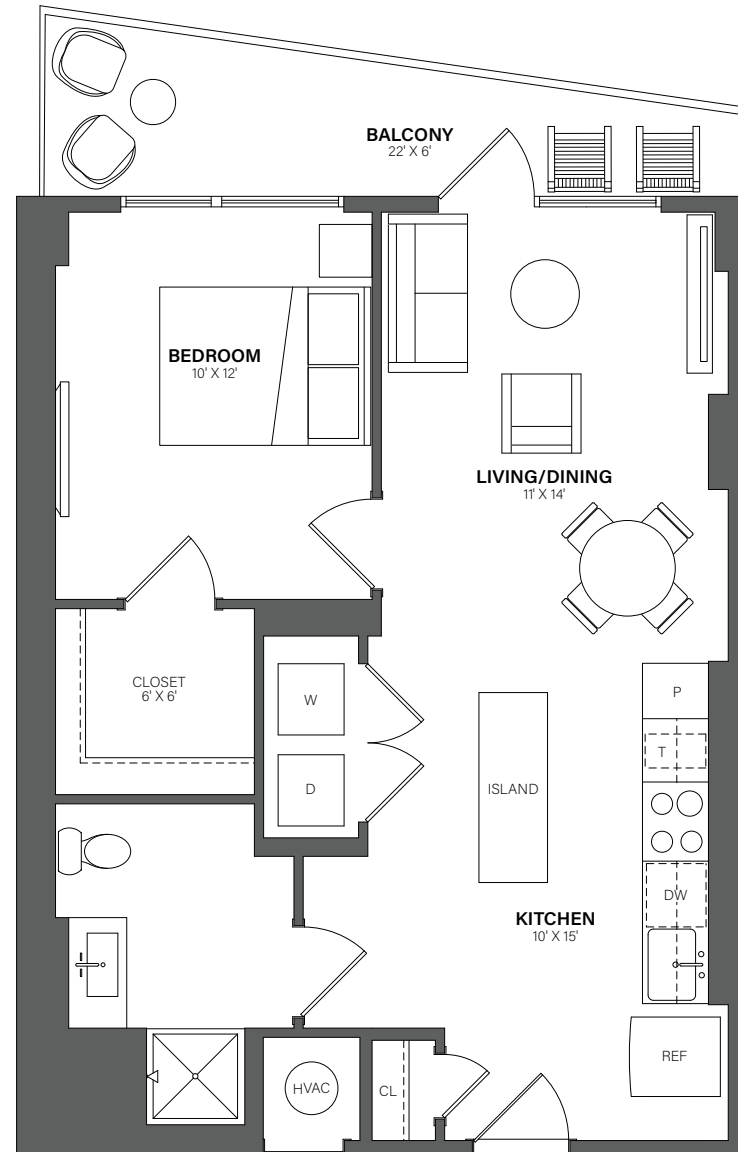

THE WESTERLY

416

1 Bed, 1 Bath • 671 Sq. Ft.

Rent

Available

Lease Term

Floor plans are an artist's conception. Details and dimensions may differ from actual plans.

TheWesterlyDC.com