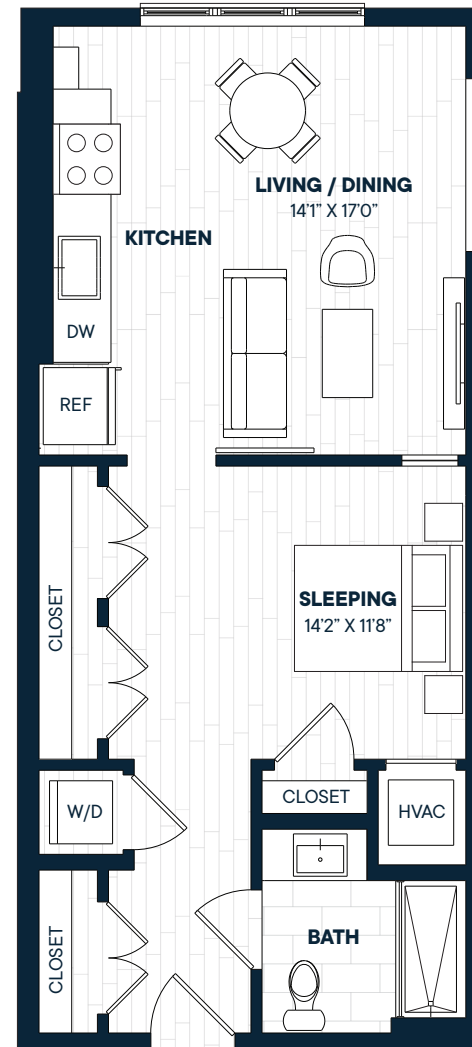

427

Studio, 1 Bath • 595 Sq. Ft.

Rent

Available

Lease Term

Floor plans are an artist's conception. Details and dimensions may differ from actual plans.