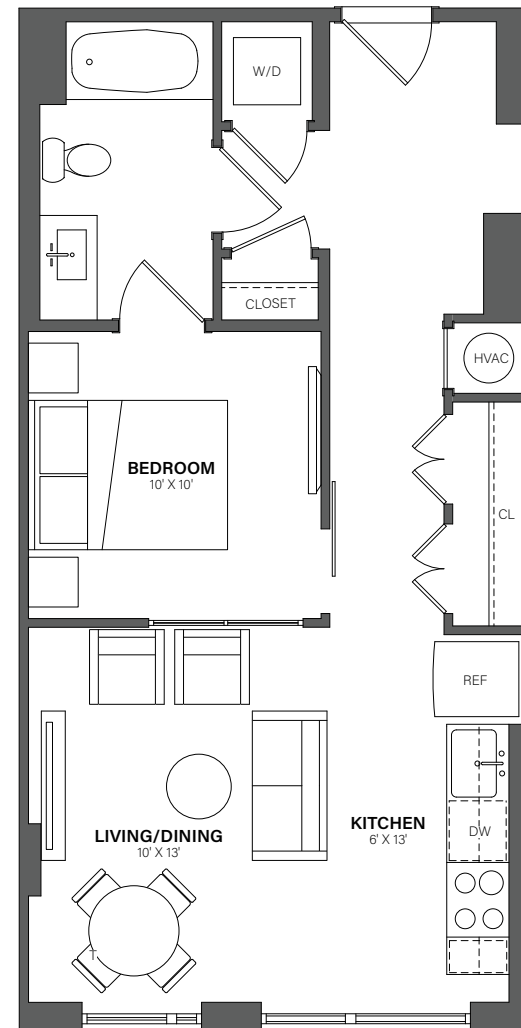

THE WESTERLY

442

1 Bed, 1 Bath • 595 Sq. Ft.

Rent

Available

Lease Term

Floor plans are an artist's conception. Details and dimensions may differ from actual plans.

TheWesterlyDC.com