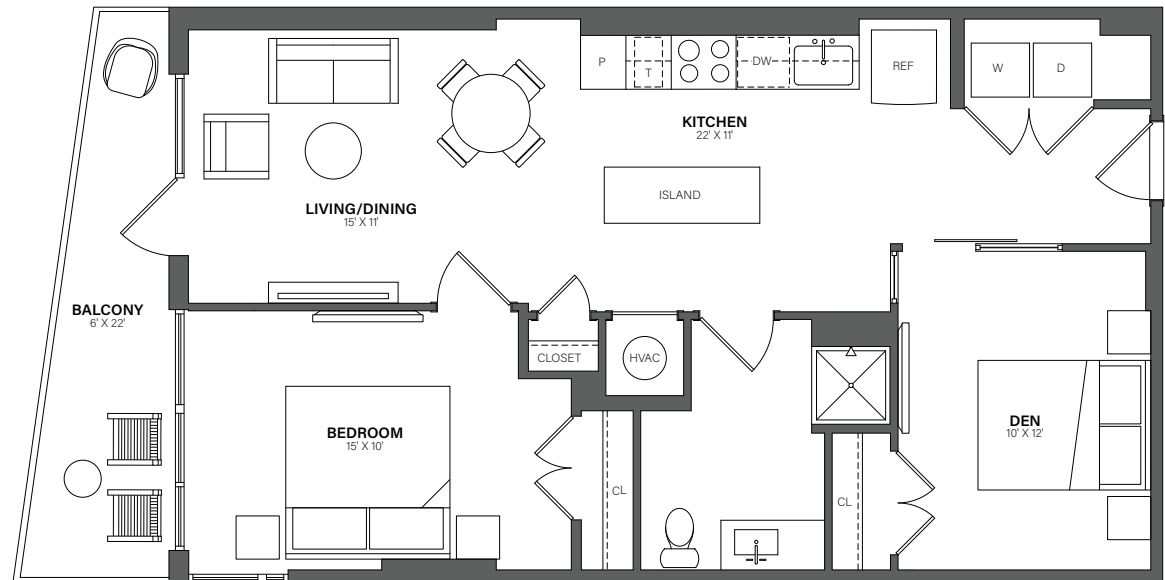

THE WESTERLY

507

1 Bed + Den, 1 Bath • 788 Sq. Ft.

Rent

Available

Lease Term

Floor plans are an artist's conception. Details and dimensions may differ from actual plans.

TheWesterlyDC.com