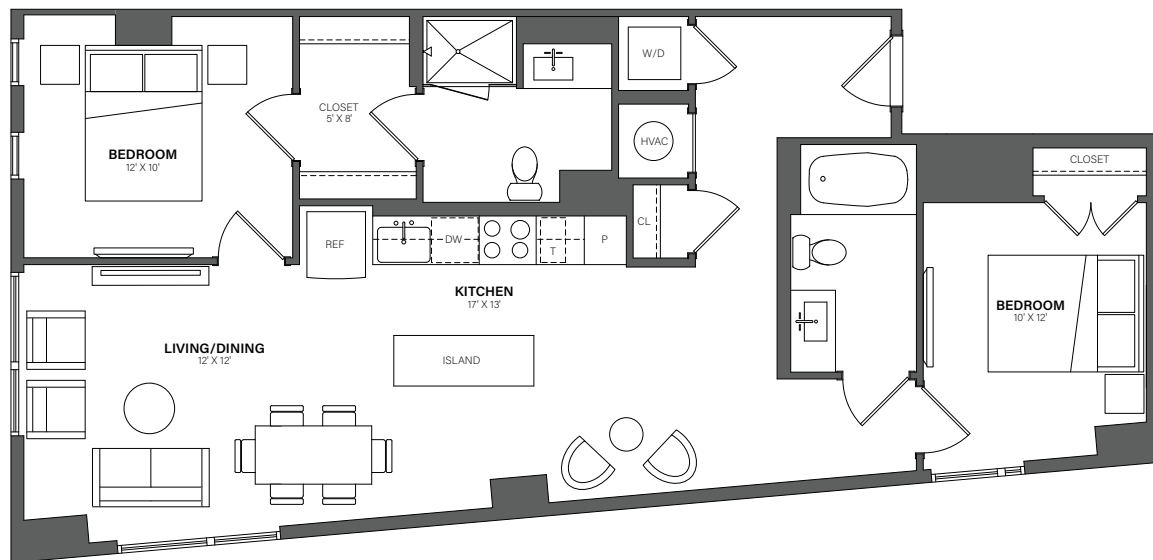

# THE WESTERLY

# 532

2 Bed, 2 Bath • 1,022 Sq. Ft.

Rent

Available

Lease Term

Floor plans are an artist's conception. Details and dimensions may differ from actual plans.