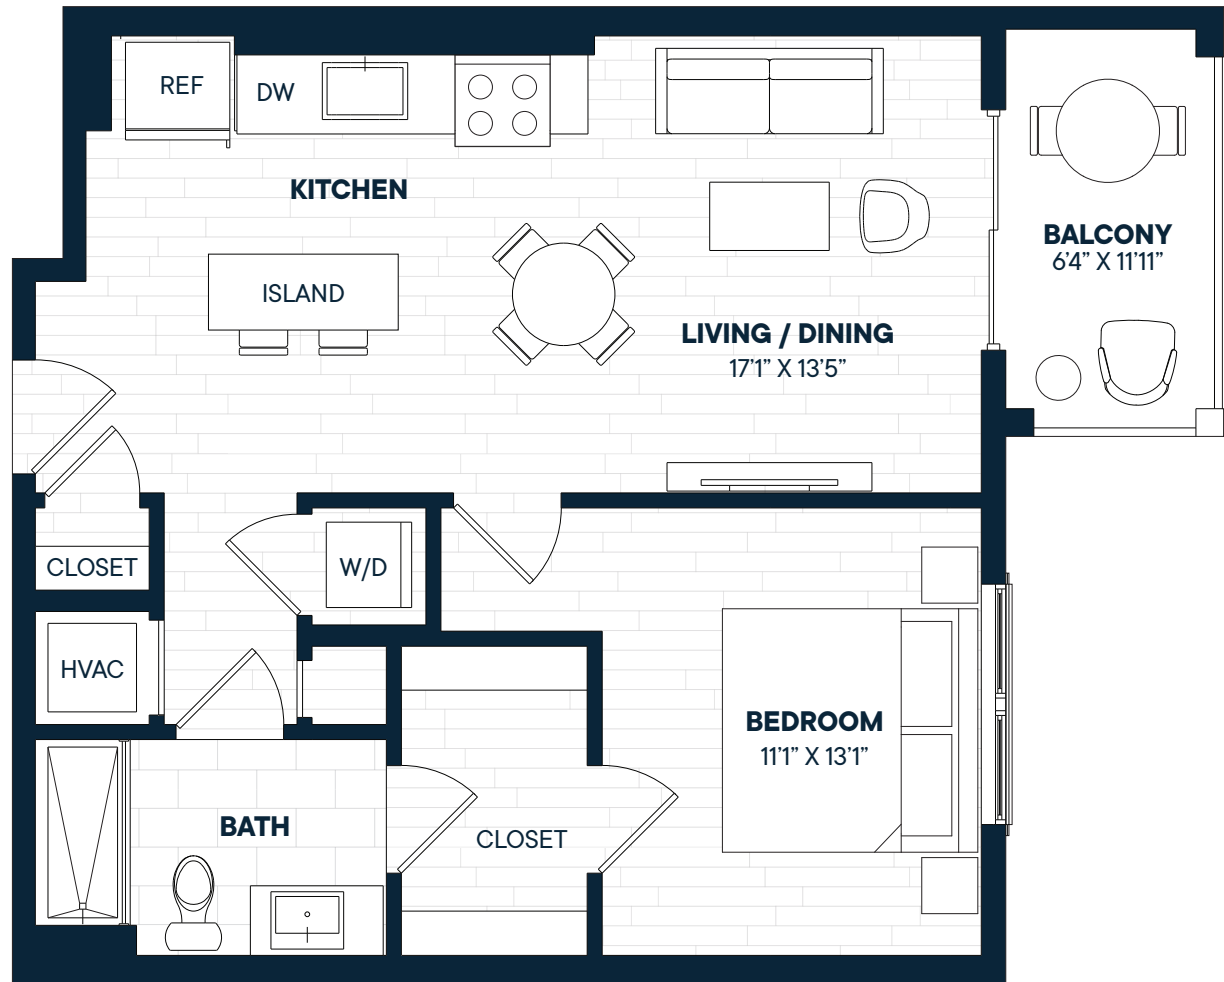

536

1 Bed, 1 Bath • 645 Sq. Ft.

Rent

Available

Lease Term

Floor plans are an artist's conception. Details and dimensions may differ from actual plans.