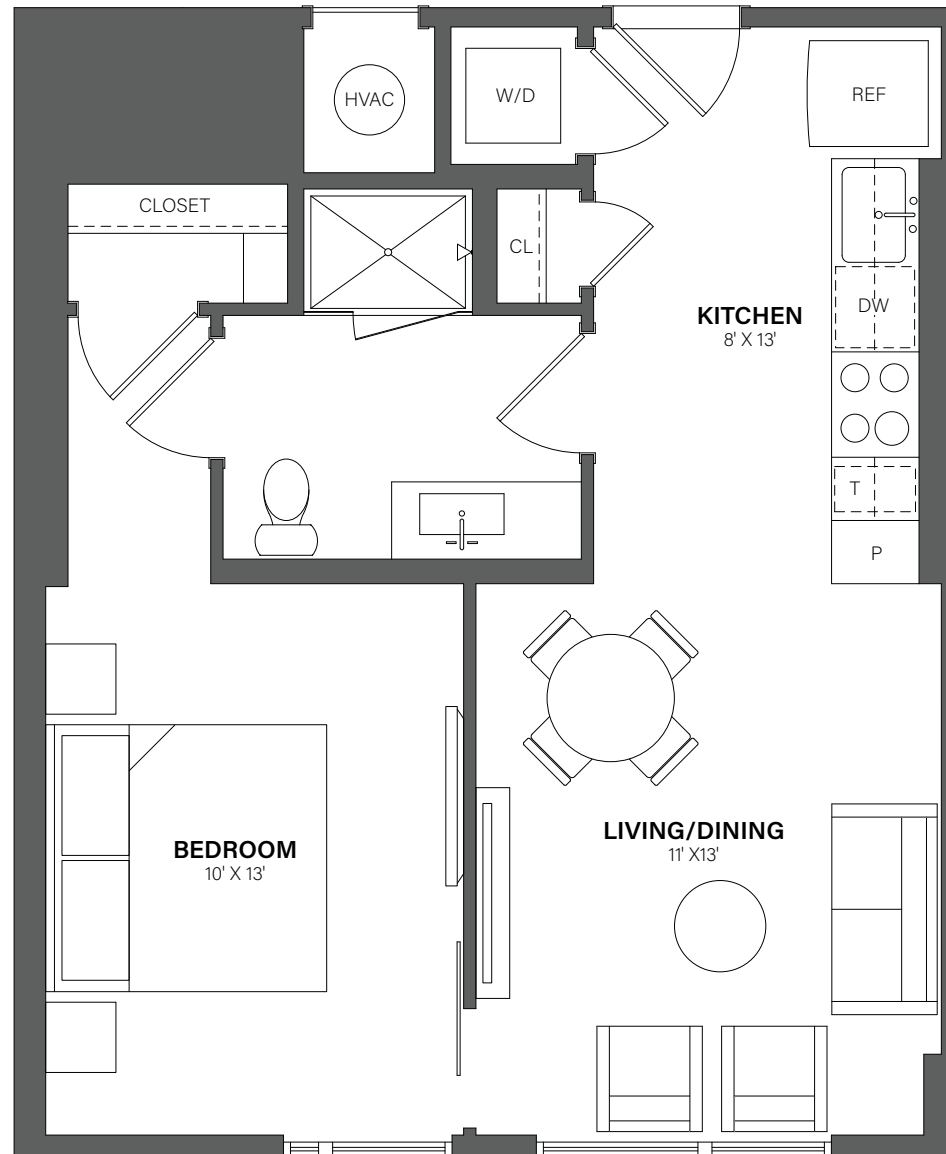

THE WESTERLY

544

1 Bed, 1 Bath • 602 Sq. Ft.

Rent

Available

Lease Term

Floor plans are an artist's conception. Details and dimensions may differ from actual plans.

TheWesterlyDC.com