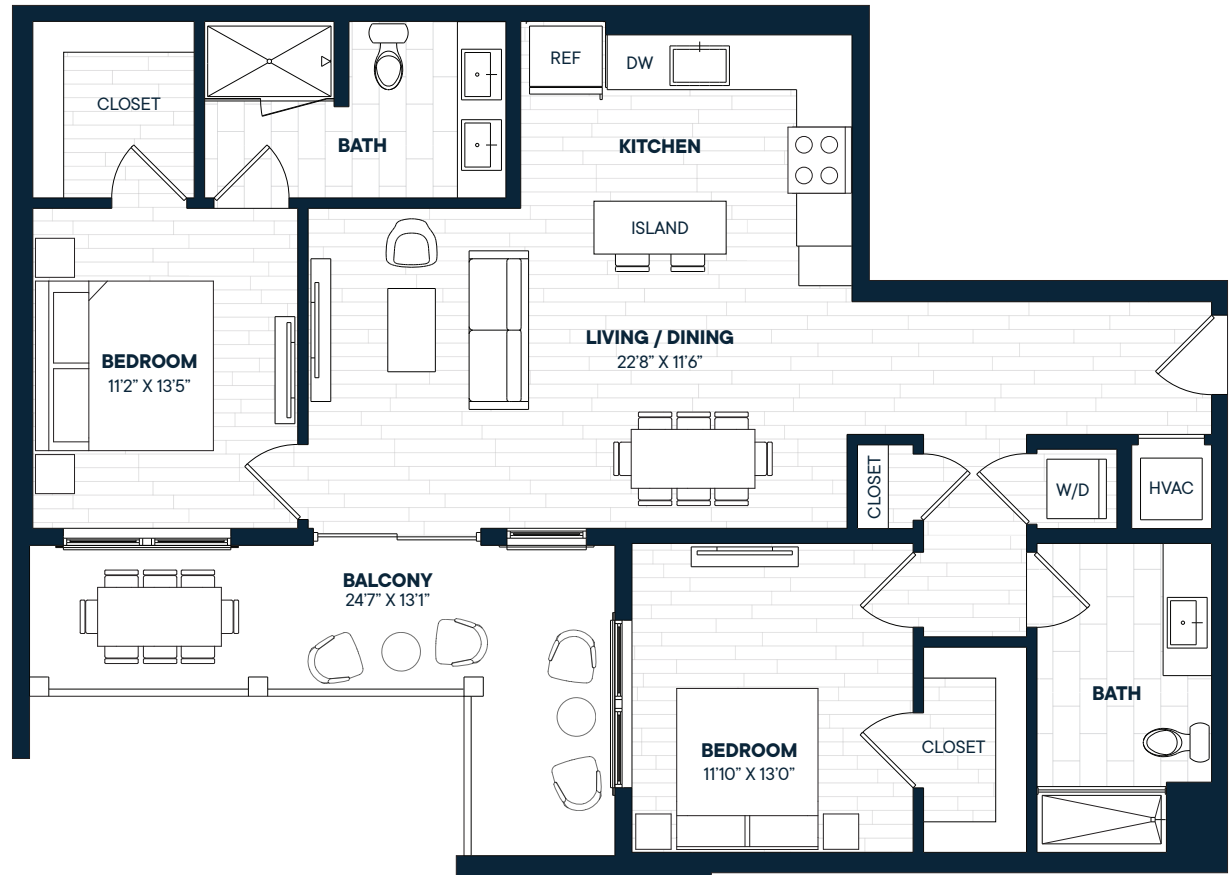

547

2 Bed, 2 Bath • 1,056 Sq. Ft.

Rent

Available

Lease Term

Floor plans are an artist's conception. Details and dimensions may differ from actual plans.