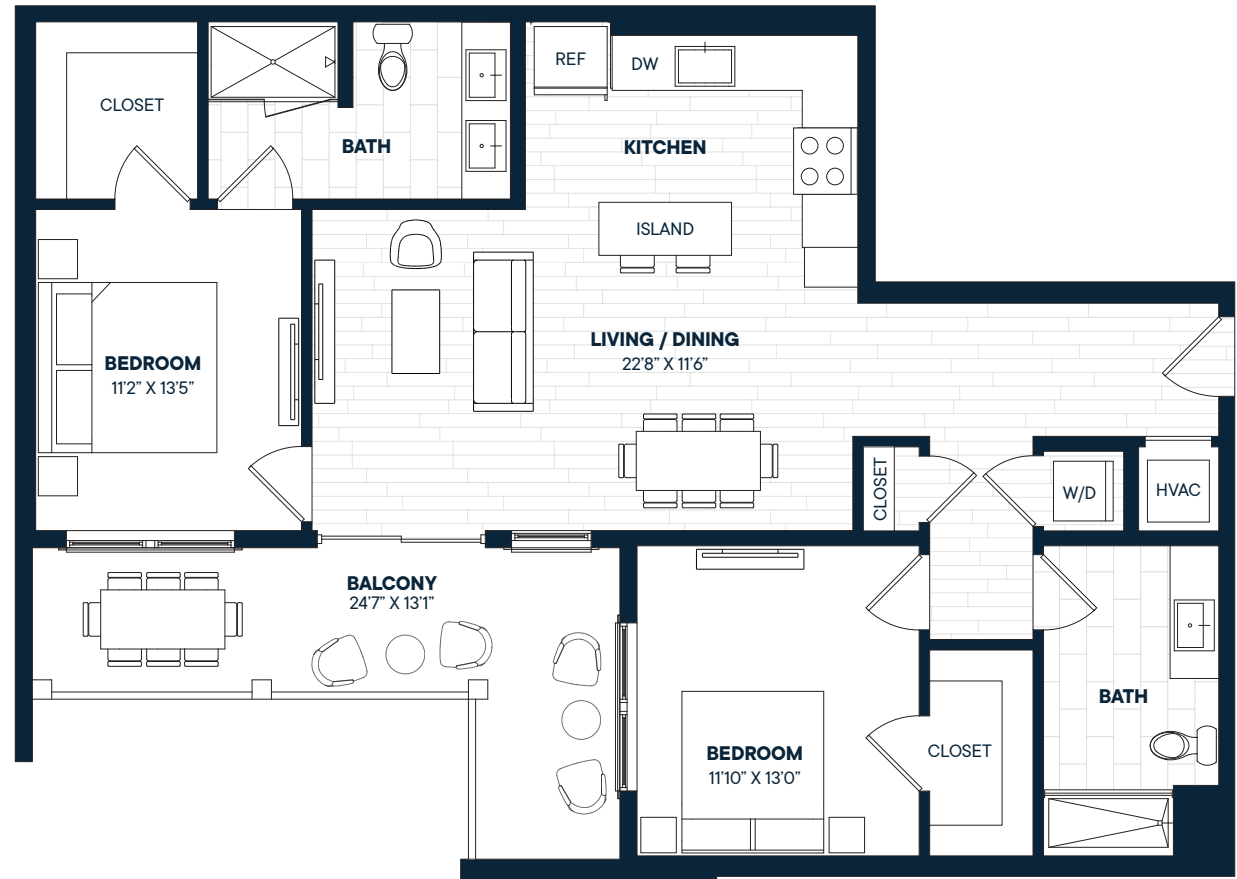

# 557

2 Bed, 2 Bath • 1,056 Sq. Ft.

Rent

Available

Lease Term

Floor plans are an artist's conception. Details and dimensions may differ from actual plans.