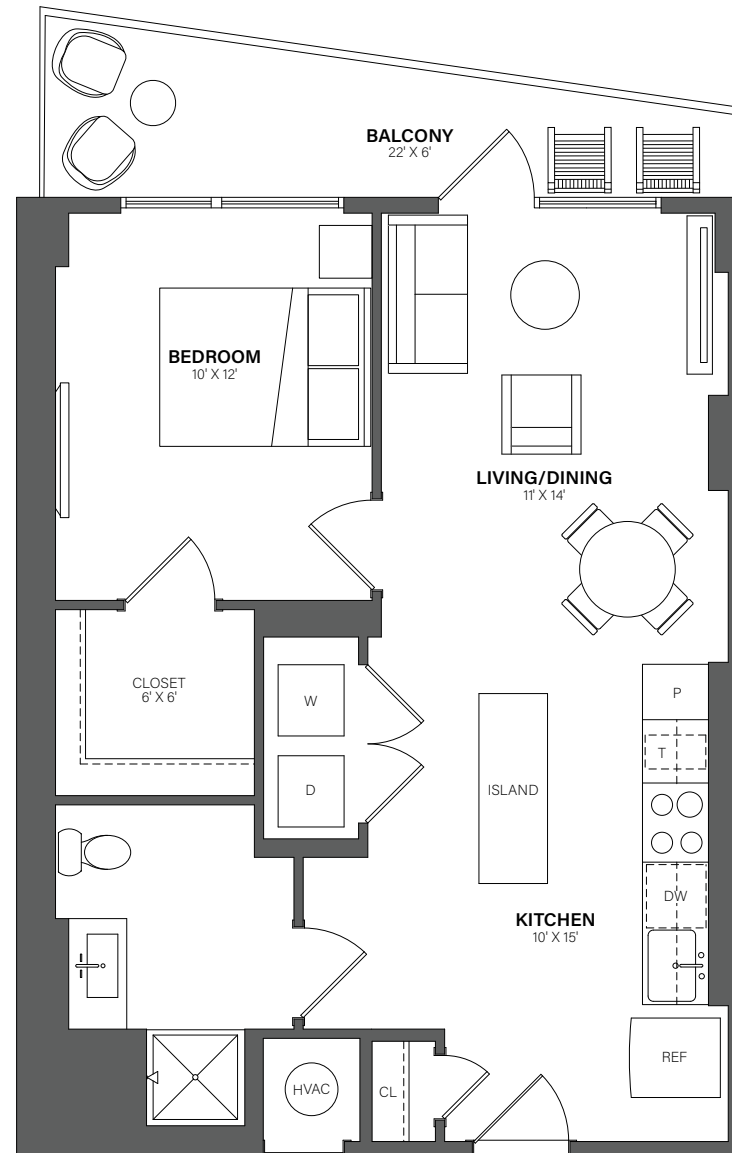

THE WESTERLY

616

1 Bed, 1 Bath • 678 Sq. Ft.

Rent

Available

Lease Term

Floor plans are an artist's conception. Details and dimensions may differ from actual plans.

TheWesterlyDC.com