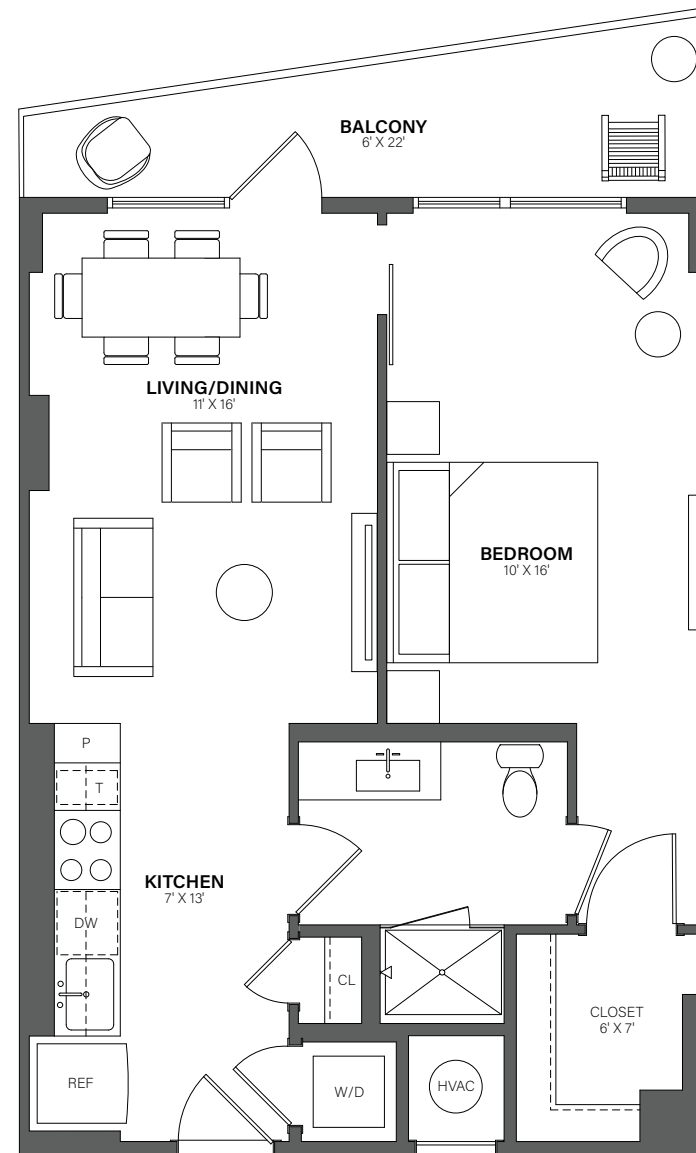

THE WESTERLY

621

1 Bed, 1 Bath • 671 Sq. Ft.

Rent

Available

Lease Term

Floor plans are an artist's conception. Details and dimensions may differ from actual plans.

TheWesterlyDC.com