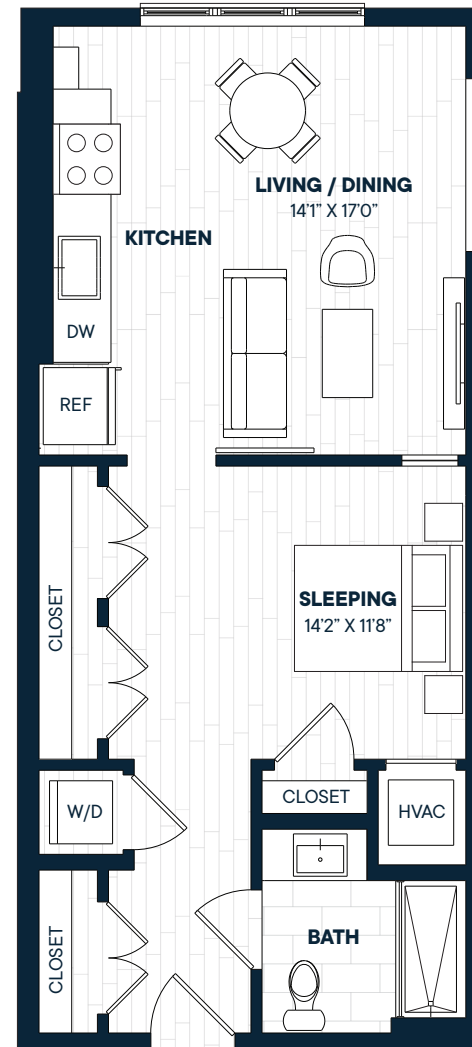

627

Studio, 1 Bath • 595 Sq. Ft.

Rent

Available

Lease Term

Floor plans are an artist's conception. Details and dimensions may differ from actual plans.