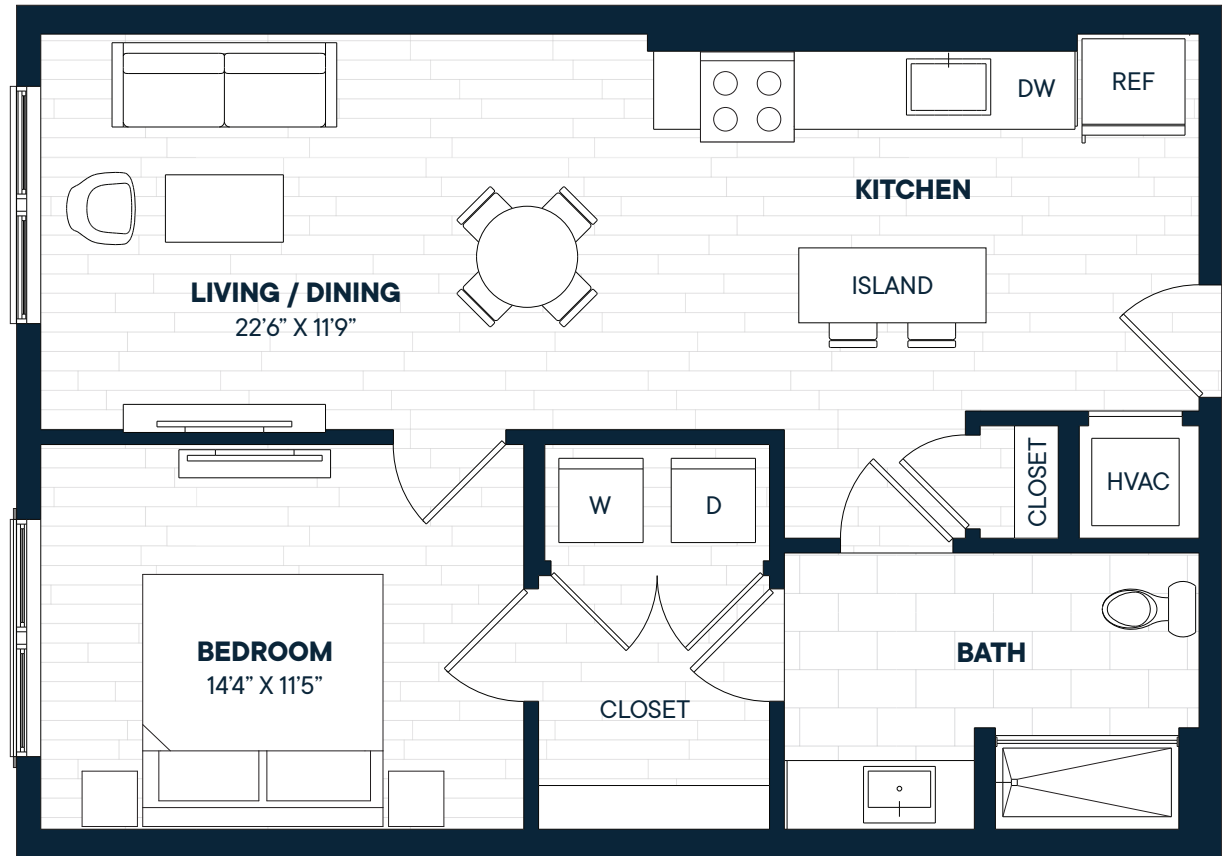

638

1 Bed, 1 Bath • 705 Sq. Ft.

Rent

Available

Lease Term

Floor plans are an artist's conception. Details and dimensions may differ from actual plans.