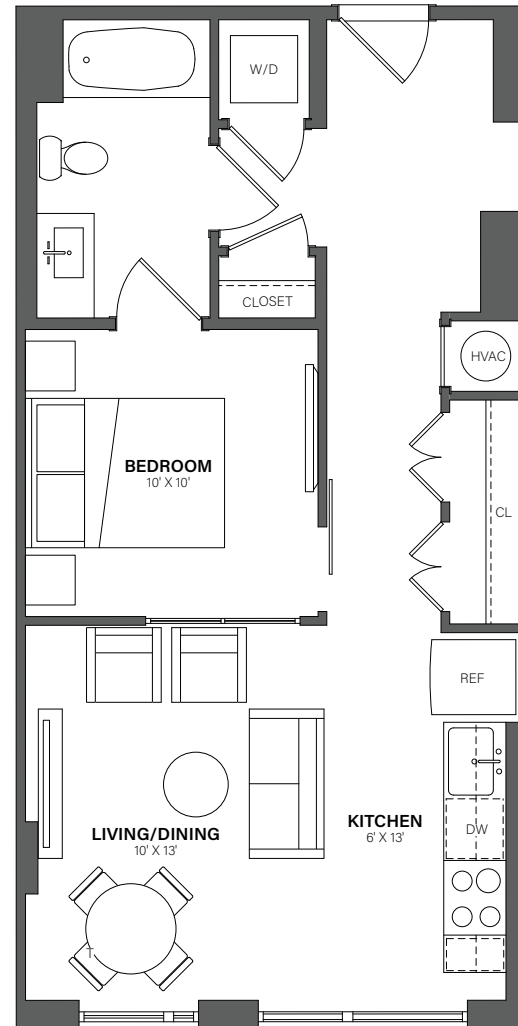

# THE WESTERLY

# 640

1 Bed, 1 Bath • 595 Sq. Ft.

Rent

Available

Lease Term

Floor plans are an artist's conception. Details and dimensions may differ from actual plans.

TheWesterlyDC.com

350 MAPLE DRIVE SW, WASHINGTON, DC 20024