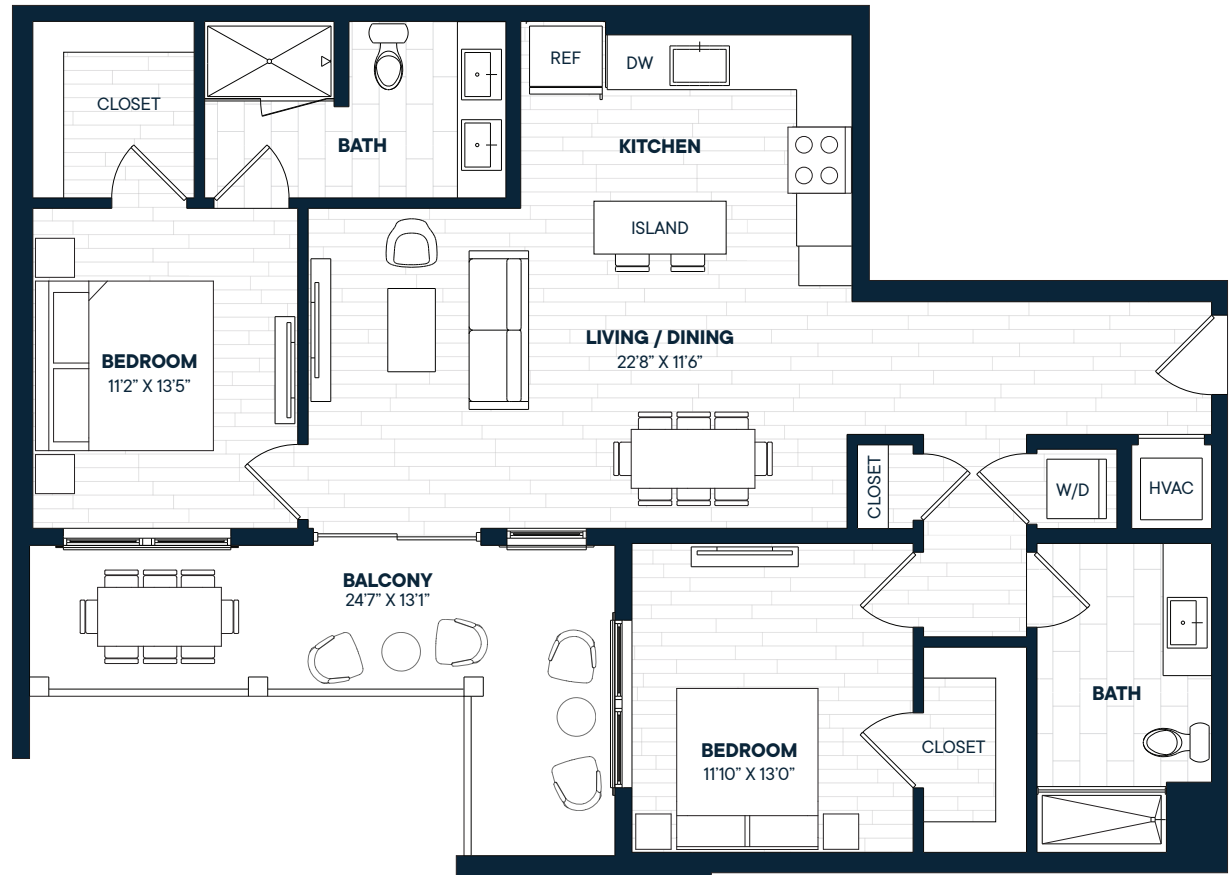

647

2 Bed, 2 Bath • 1,056 Sq. Ft.

Rent

Available

Lease Term

Floor plans are an artist's conception. Details and dimensions may differ from actual plans.