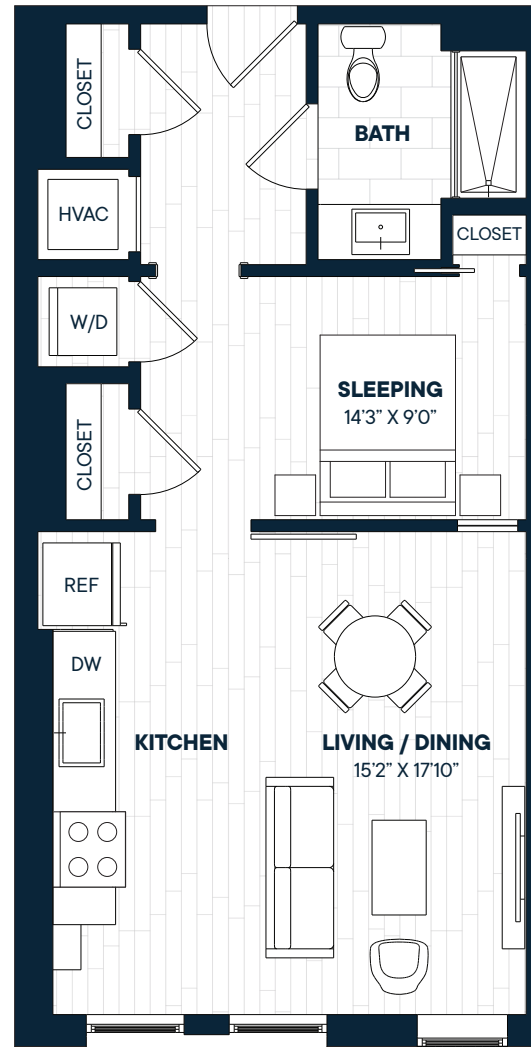

672

Studio, 1 Bath • 561 Sq. Ft.

Rent

Available

Lease Term

Floor plans are an artist's conception. Details and dimensions may differ from actual plans.