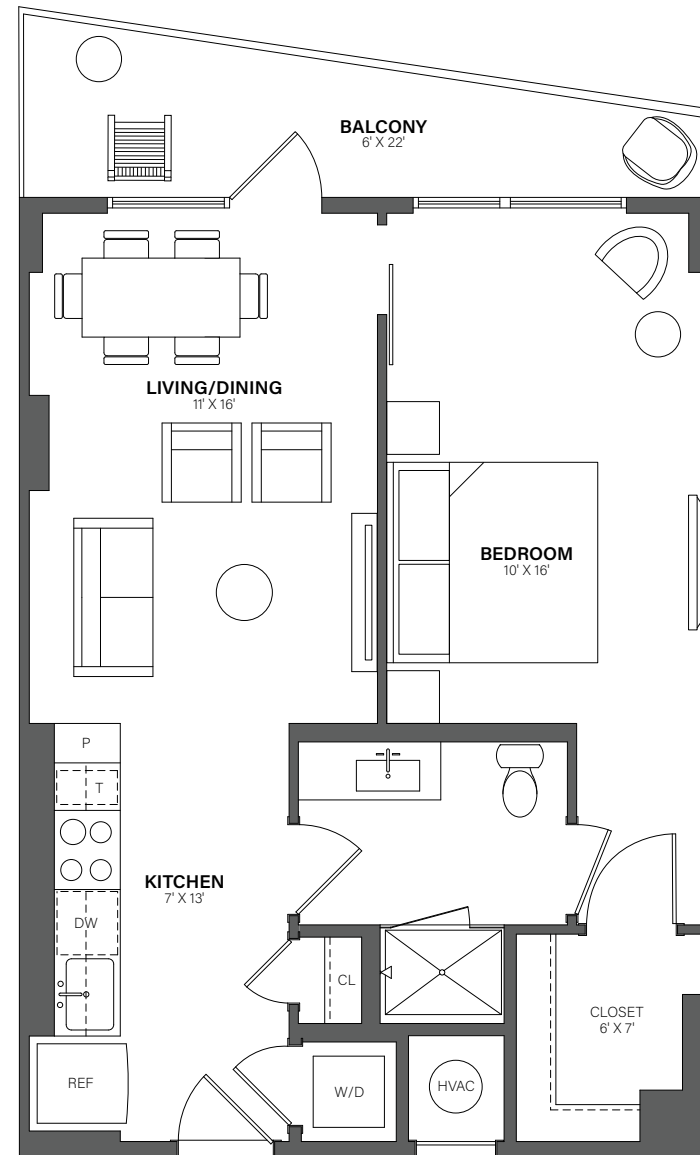

THE
WESTERLY

719

1 Bed, 1 Bath • 671 Sq. Ft.

Rent

Available

Lease Term

Floor plans are an artist's conception. Details and dimensions may differ from actual plans.