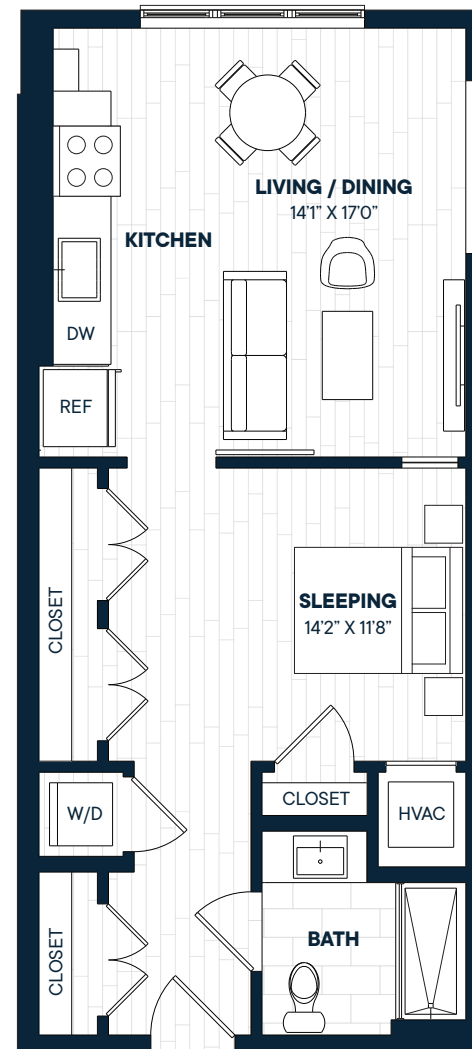

727

Studio, 1 Bath • 595 Sq. Ft.

Rent

Available

Lease Term

Floor plans are an artist's conception. Details and dimensions may differ from actual plans.