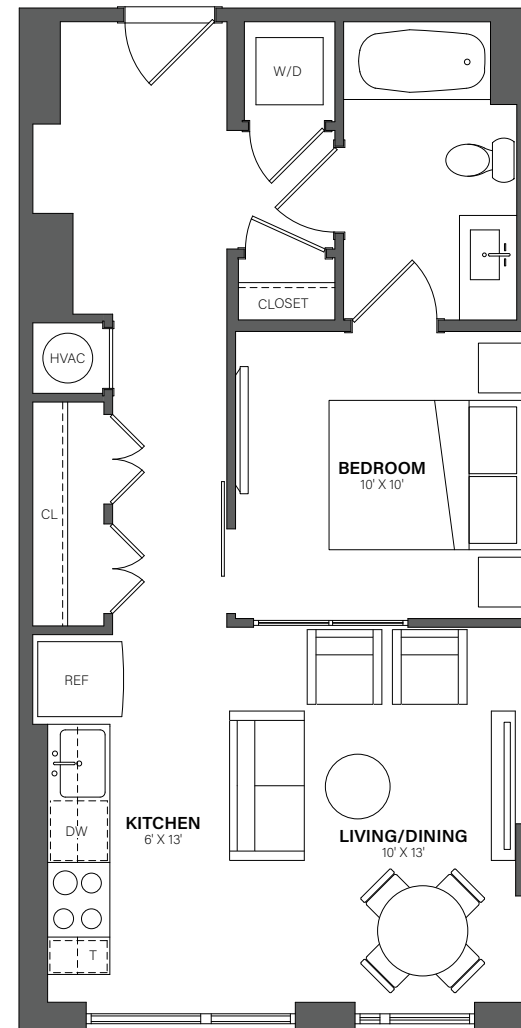

THE
WESTERLY

739

1 Bed, 1 Bath • 595 Sq. Ft.

Rent

Available

Lease Term

Floor plans are an artist's conception. Details and dimensions may differ from actual plans.

TheWesterlyDC.com