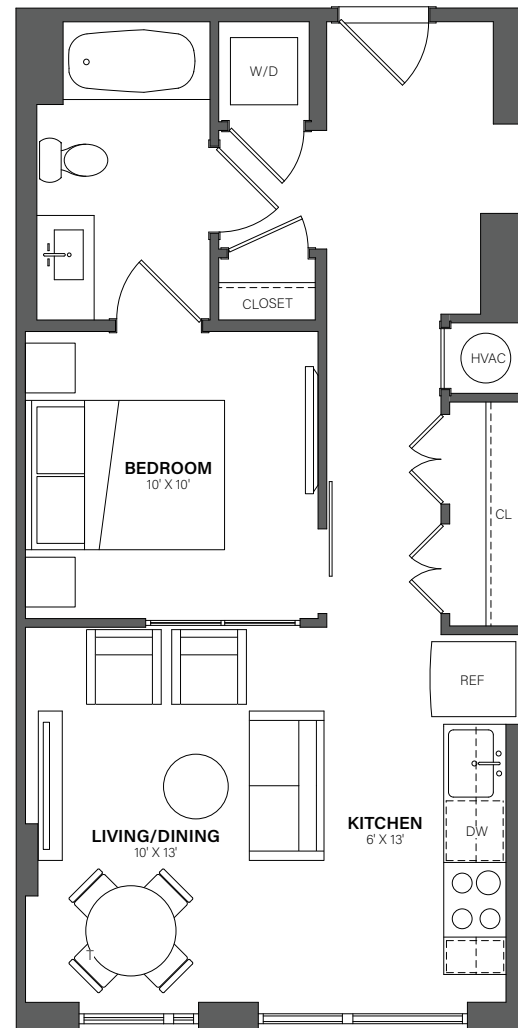

THE WESTERLY

740

1 Bed, 1 Bath • 595 Sq. Ft.

Rent

Available

Lease Term

Floor plans are an artist's conception. Details and dimensions may differ from actual plans.

TheWesterlyDC.com