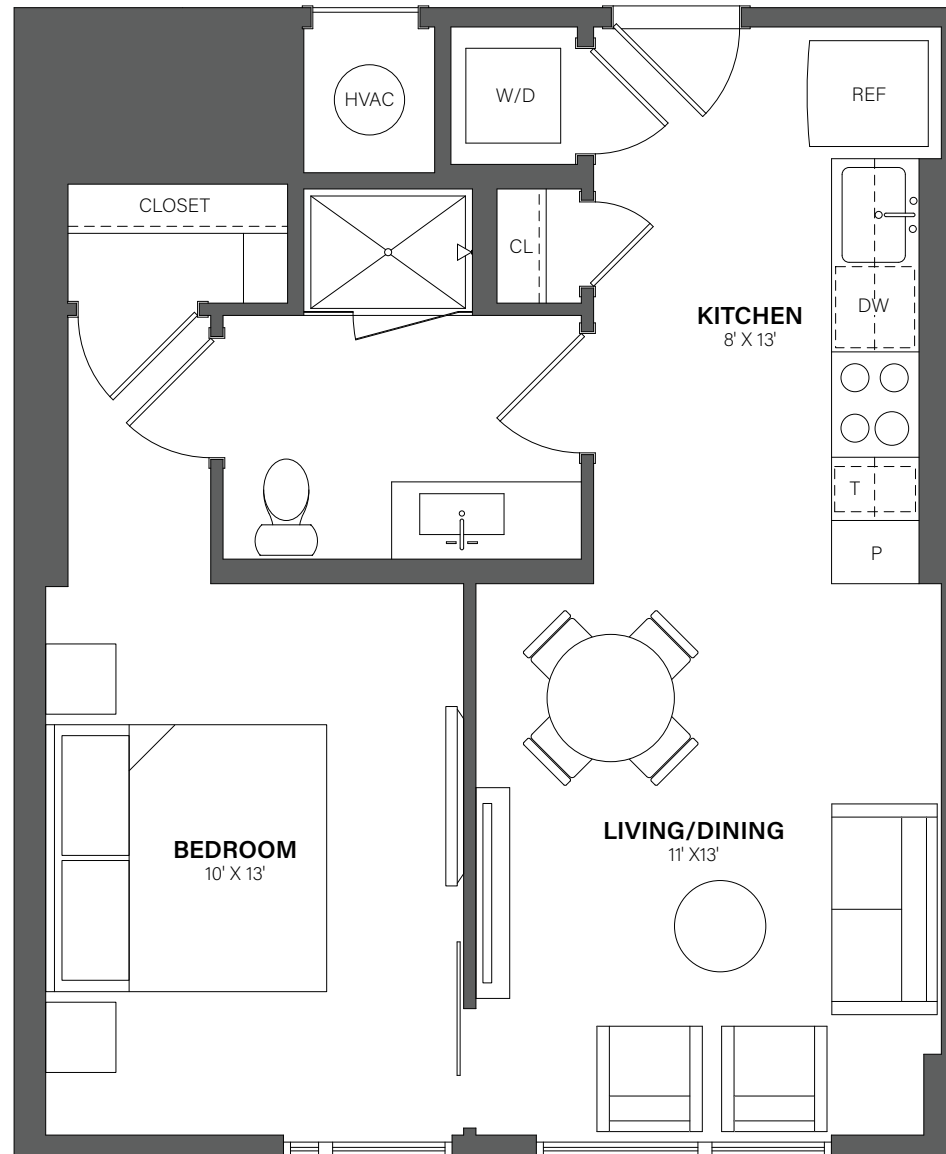

THE WESTERLY

744

1 Bed, 1 Bath • 602 Sq. Ft.

Rent

Available

Lease Term

Floor plans are an artist's conception. Details and dimensions may differ from actual plans.