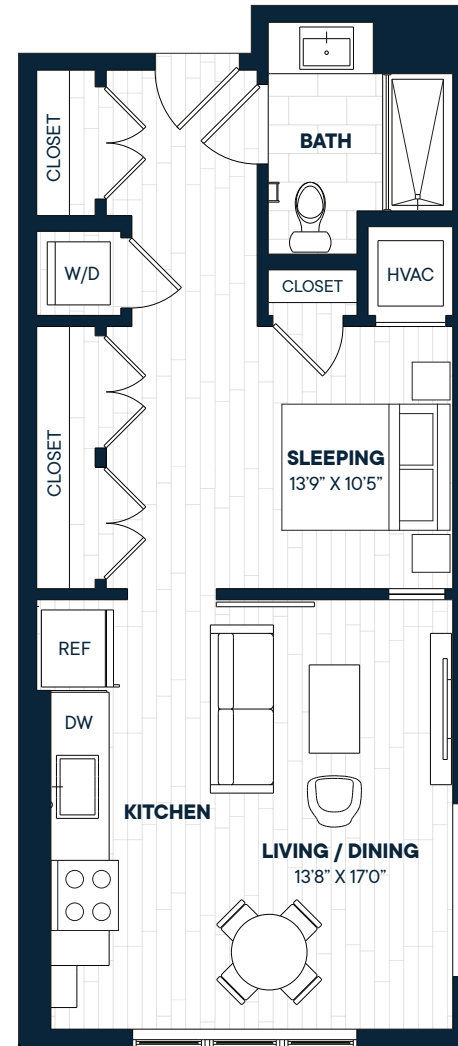

777

Studio, 1 Bath • 571 Sq. Ft.

Rent

Available

Lease Term

Floor plans are an artist's conception. Details and dimensions may differ from actual plans.