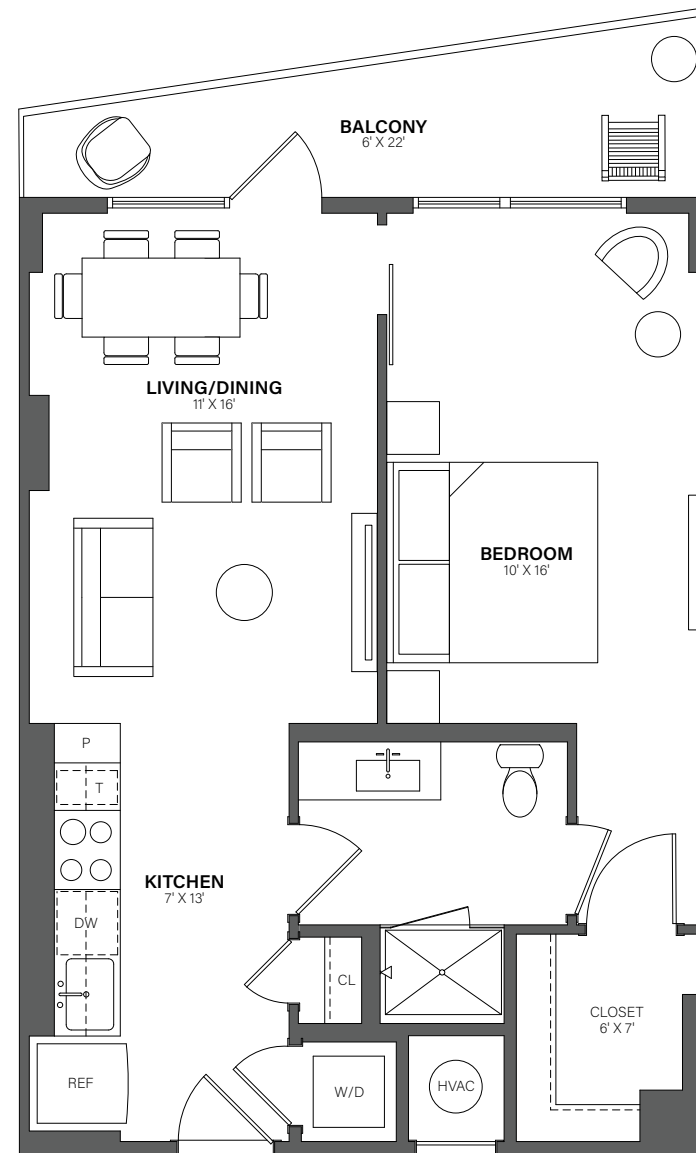

THE WESTERLY

817

1 Bed, 1 Bath • 671 Sq. Ft.

Rent

Available

Lease Term

Floor plans are an artist's conception. Details and dimensions may differ from actual plans.

TheWesterlyDC.com