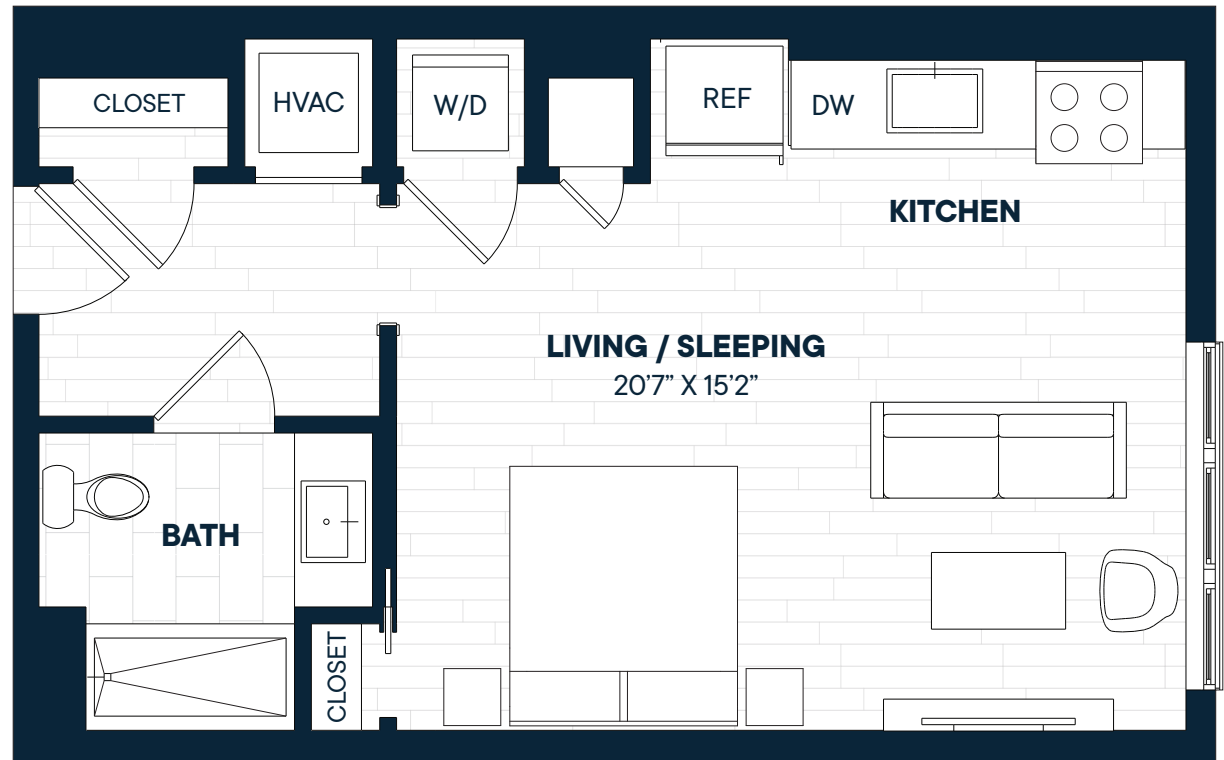

819

Studio, 1 Bath • 476 Sq. Ft.

Rent

Available

Lease Term

Floor plans are an artist's conception. Details and dimensions may differ from actual plans.