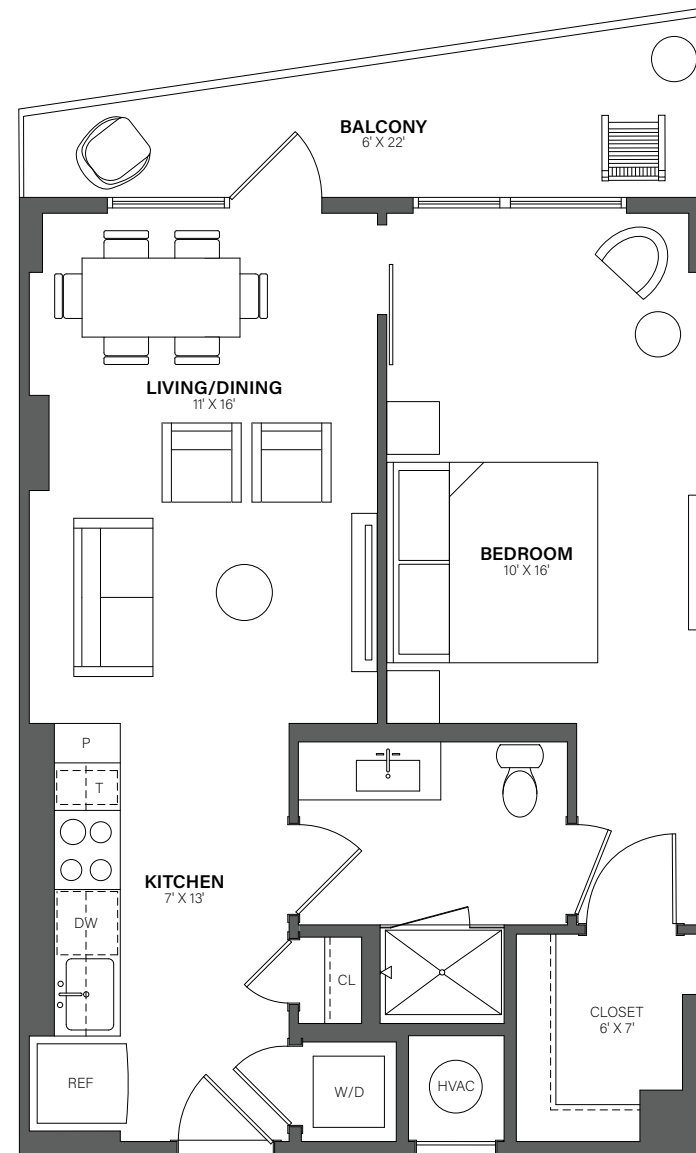

THE WESTERLY

819

1 Bed, 1 Bath • 671 Sq. Ft.

Rent

Available

Lease Term

Floor plans are an artist's conception. Details and dimensions may differ from actual plans.

TheWesterlyDC.com