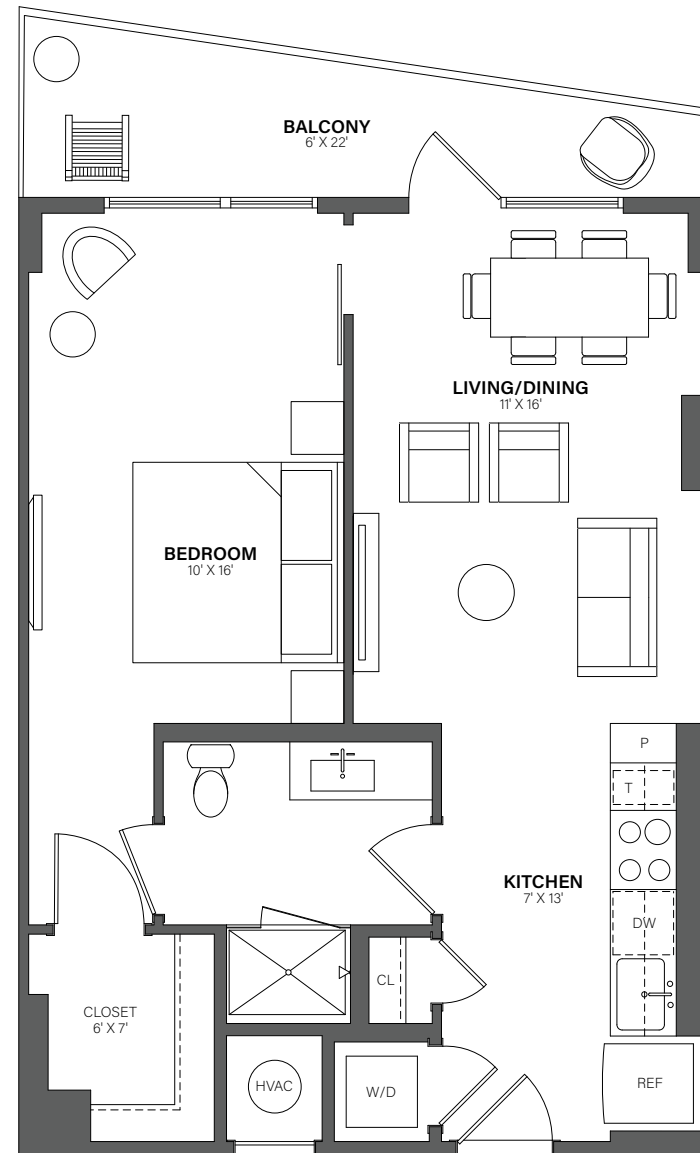

# THE WESTERLY

# 820

1 Bed, 1 Bath • 671 Sq. Ft.

Rent

Available

Lease Term

Floor plans are an artist's conception. Details and dimensions may differ from actual plans.

TheWesterlyDC.com

350 MAPLE DRIVE SW, WASHINGTON, DC 20024