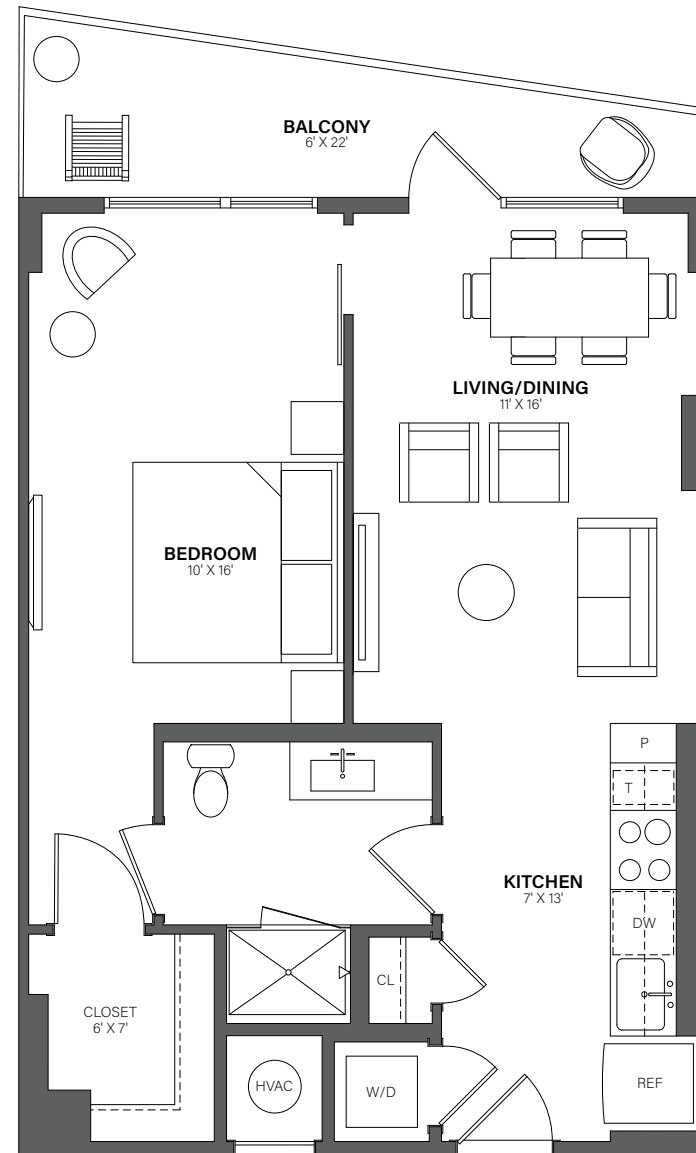

THE WESTERLY

822

1 Bed, 1 Bath • 671 Sq. Ft.

Rent

Available

Lease Term

Floor plans are an artist's conception. Details and dimensions may differ from actual plans.

TheWesterlyDC.com