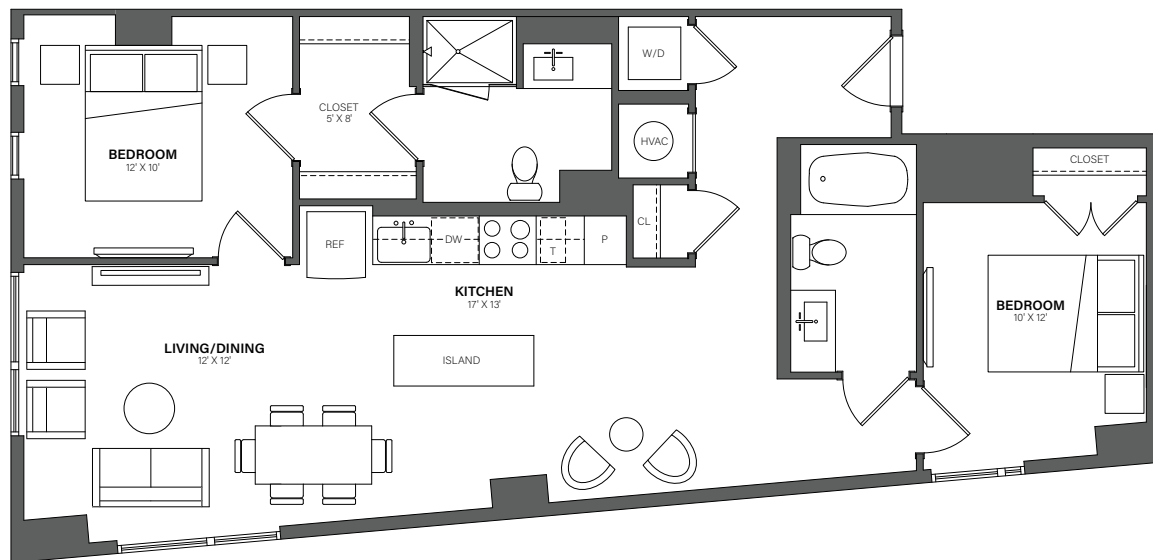

THE WESTERLY

832

2 Bed, 2 Bath • 1,022 Sq. Ft.

Rent

Available

Lease Term

Floor plans are an artist's conception. Details and dimensions may differ from actual plans.

TheWesterlyDC.com