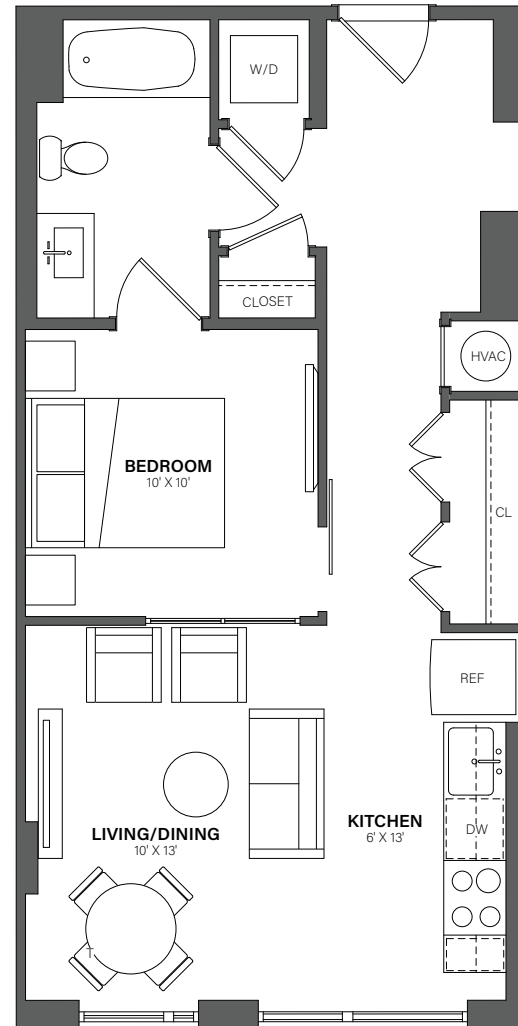

THE WESTERLY

840

1 Bed, 1 Bath • 595 Sq. Ft.

Rent

Available

Lease Term

Floor plans are an artist's conception. Details and dimensions may differ from actual plans.