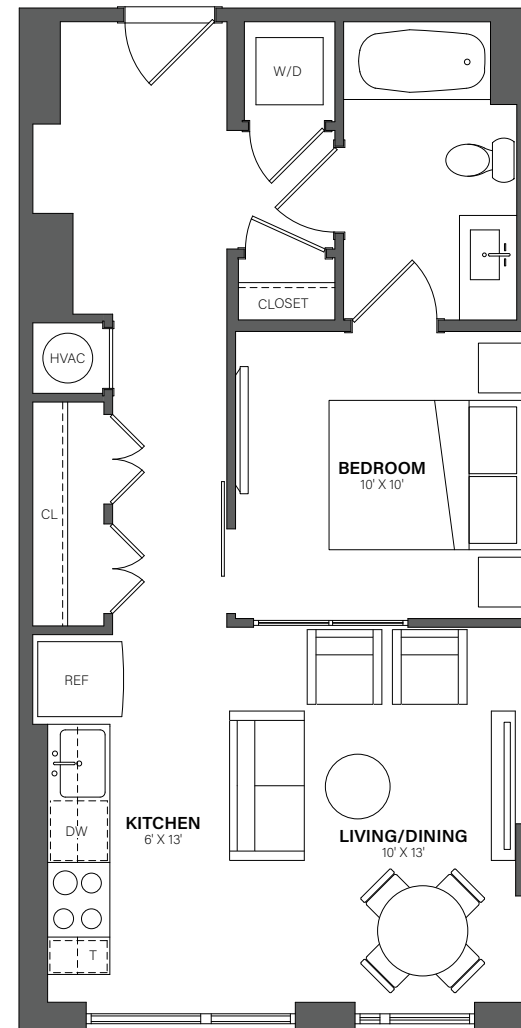

THE WESTERLY

841

1 Bed, 1 Bath • 595 Sq. Ft.

Rent

Available

Lease Term

Floor plans are an artist's conception. Details and dimensions may differ from actual plans.

TheWesterlyDC.com