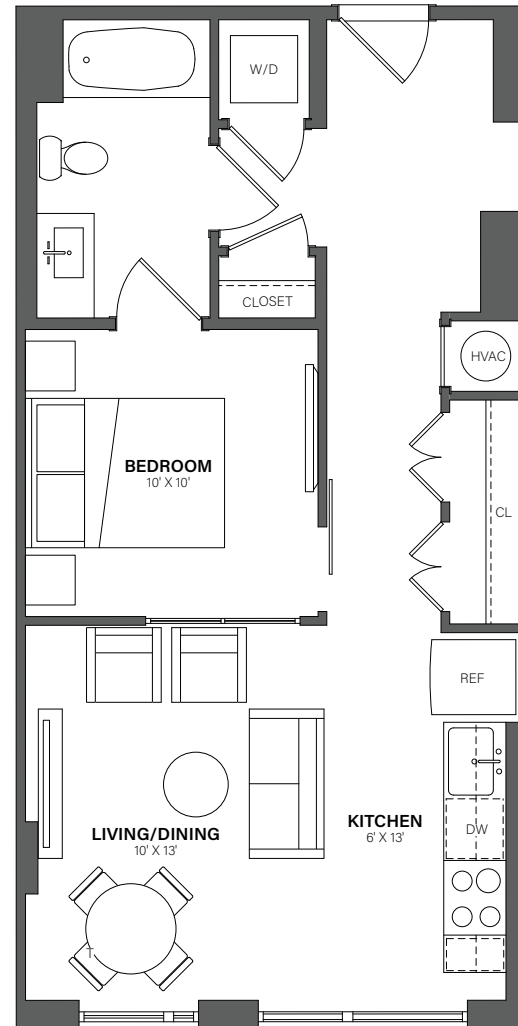

THE WESTERLY

842

1 Bed, 1 Bath • 595 Sq. Ft.

Rent

Available

Lease Term

Floor plans are an artist's conception. Details and dimensions may differ from actual plans.

TheWesterlyDC.com