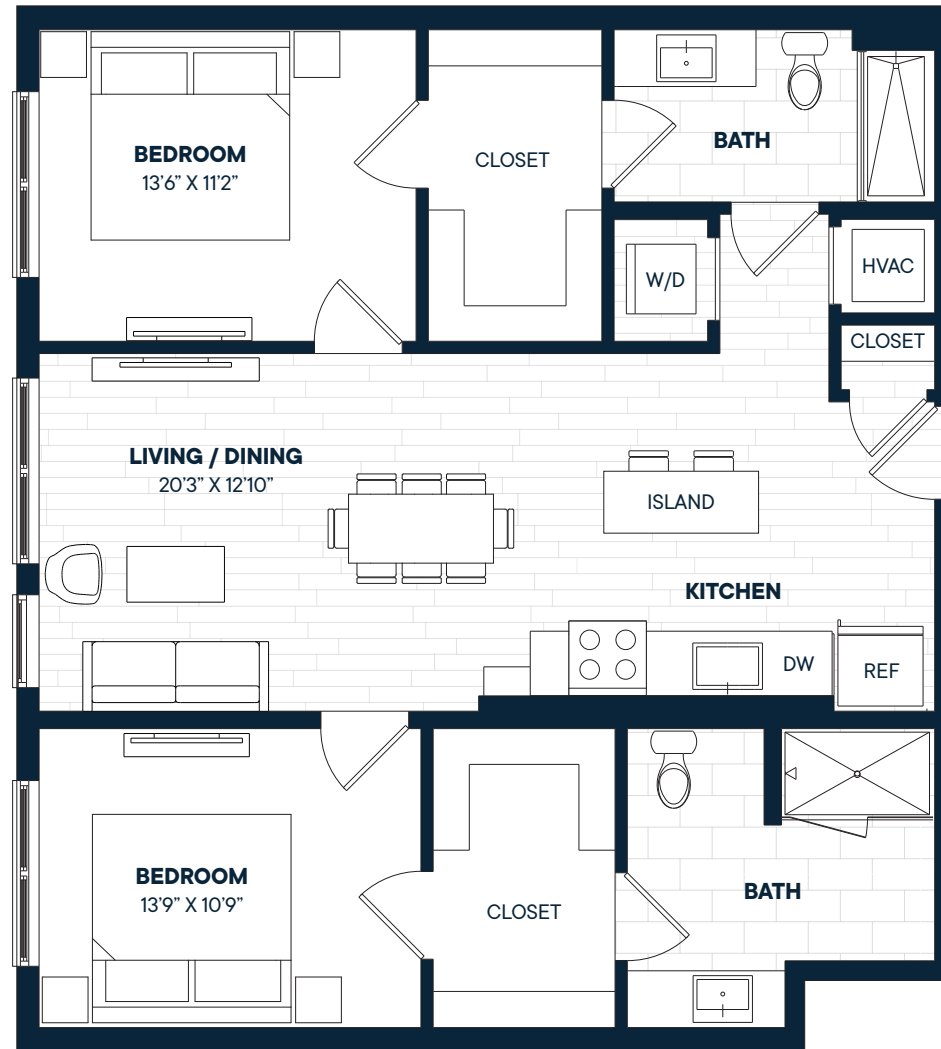

862

2 Bed, 2 Bath • 981 Sq. Ft.

Rent

Available

Lease Term

Floor plans are an artist's conception. Details and dimensions may differ from actual plans.